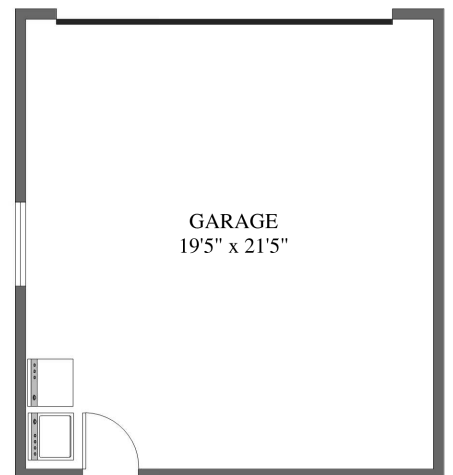

ENTRY LEVEL

UPPER LEVEL

**3241 LUCINDA LN
SANTA BARBARA, CA 93105**

Residence gross square footage.....1,960
Garage gross square footage.....457

GARAGE