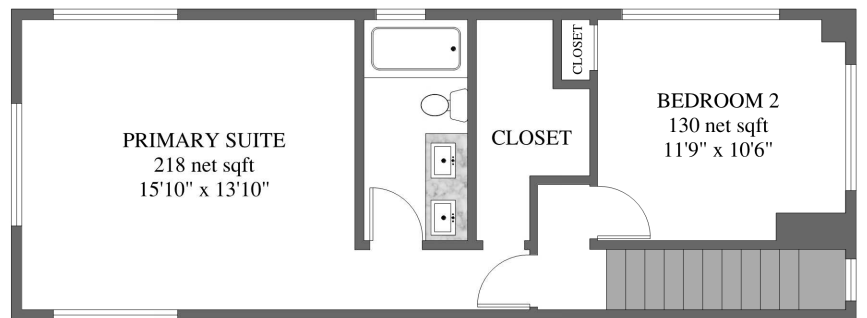

ENTRY LEVEL

UPPER LEVEL

**3241 LUCINDA LN
SANTA BARBARA, CA 93105**

Residence gross square footage.....1,960
Garage gross square footage.....457

GARAGE